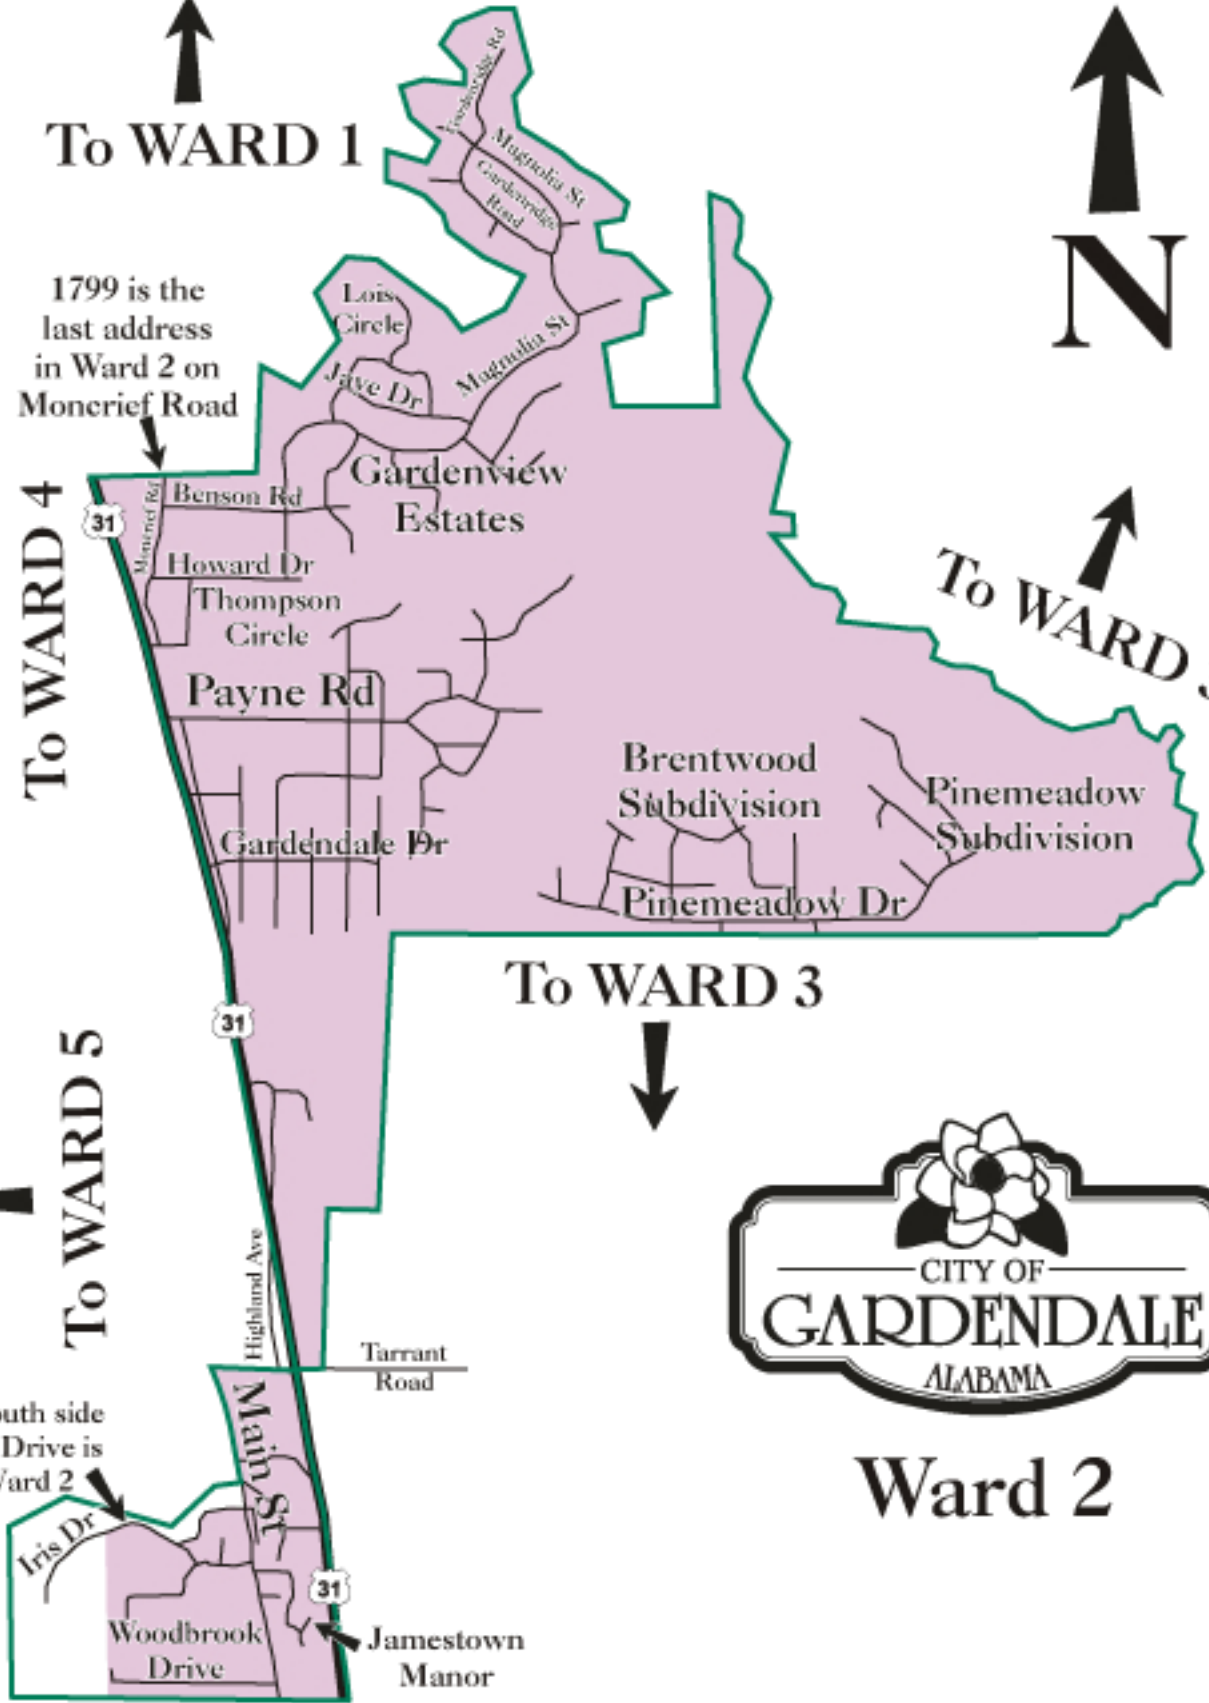

To WARD 1

1799 is the last address in Ward 2 on Moncrief Road

To WARD 4

To WARD 3

To WARD 3

To WARD 5

Ward 2

The south side of Iris Drive is in Ward 2

City Limits

Woodbrook Drive, Jamestown Manor

Highland Ave, Tarrant Road

Gardenview Estates

Brentwood Subdivision

Pinemeadow Subdivision

Payne Rd

Gardendale Dr

Pinemeadow Dr

Benson Rd

Howard Dr

Thompson Circle

Lois Circle

Jaye Dr

Gardenview Road

Magnolia St

Magnolia St

Woodbrook Rd

31

31

31